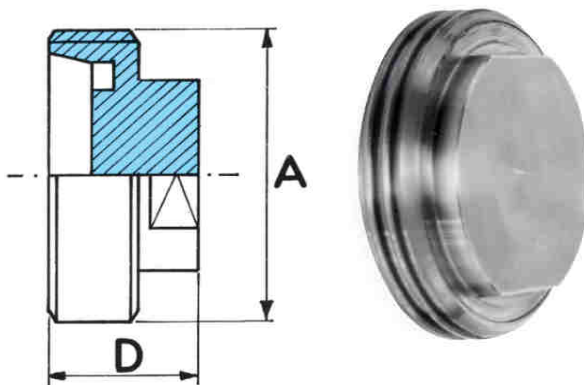

Art. 35

Tappo maschio

Liner blank
Fond d'ecrou
Blindkegel

Art. 36

Tappo maschio con foro filettato gas

Blank liner with BSP female thread
Fond d'ecrou taraudé gaz
Blindkegel mit Innengewinde Gas

DN	10	15	20	25	32	40	50	60	65	80	100	125	150
C	9	9	11	13	13	13	14	15	16	16	20	22	24
B	22	28	36	44	50	56	68	76	86	100	121	150	176
Ø GAS MAX	1/4"	3/8"	1/2"	3/4"	3/4"	1"	1"1/4"	1"1/2"	2"	2"1/2"	3"	4"	4"

Art. 38

Tappo femmina

Male part blank
Obturator fileté
Blindgewindestutzen

Art. 38A

Tappo femmina con foro filettato gas

Blank male with female gas thread
Obturator fileté taraudé gaz
Blindgewindestutzen mit Innengewinde gas

DN	10	15	20	25	32	40	50	60	65	80	100	125	150
A	28x1/8"	34x1/8"	44x1/6"	52x1/6"	58x1/6"	65x1/6"	78x1/6"	85x1/6"	95x1/6"	110x1/4"	130x1/4"	160x1/4"	190x1/4"
D	20	20	24	24	24	24	24	26	26	32	34	40	55
Ø GAS MAX	1/4"	3/8"	1/2"	3/4"	3/4"	1"	1"1/4"	1"1/2"	2"	2"1/2"	3"	4"	4"