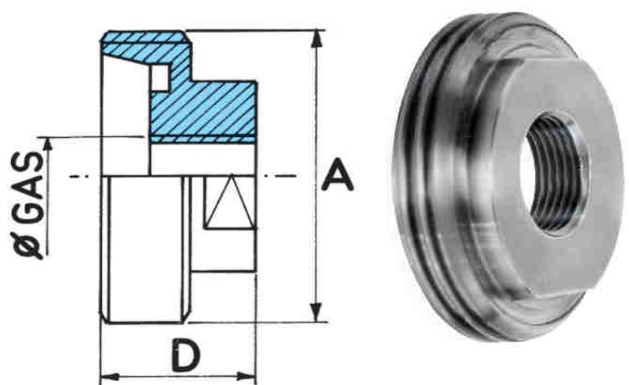

Art. 35

Tappo maschio

Liner blank
Fond d'ecrou
Blindkegel

Art. 36

Tappo maschio con foro filettato gas

Blank liner with BSP female thread
Fond d'ecrou taraudé gaz
Blindkegel mit Innengewinde Gas

DN	10	15	20	25	32	40	50	60	65	80	100	125	150
C	9	9	11	13	13	13	14	15	16	16	20	22	24
B	22	28	36	44	50	56	68	76	86	100	121	150	176
Ø GAS MAX	1/4"	3/8"	1/2"	3/4"	3/4"	1"	1"1/4"	1"1/2"	2"	2"1/2"	3"	4"	4"

Art. 38

Tappo femmina

Male part blank
Obturator fileté
Blindgewindestutzen

Art. 38A

Tappo femmina con foro filettato gas

Blank male with female gas thread
Obturator fileté taraudé gaz
Blindgewindestutzen mit Innengewinde gas

DN	10	15	20	25	32	40	50	60	65	80	100	125	150
A	28x1/8"	34x1/8"	44x1/6"	52x1/6"	58x1/6"	65x1/6"	78x1/6"	85x1/6"	95x1/6"	110x1/4"	130x1/4"	160x1/4"	190x1/4"
D	20	20	24	24	24	24	24	26	26	32	34	40	55
Ø GAS MAX	1/4"	3/8"	1/2"	3/4"	3/4"	1"	1"1/4"	1"1/2"	2"	2"1/2"	3"	4"	4"