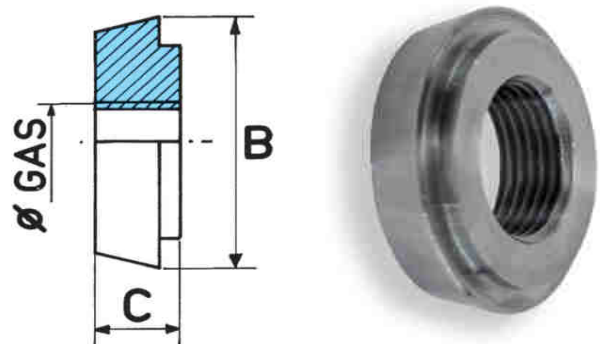

Art. 35

Tappo maschio

Liner blank
Fond d'ecrou
Blindkegel

Art. 36

Tappo maschio con foro filettato gas

Blank liner with BSP female thread
Fond d'ecrou taraudé gaz
Blindkegel mit Innengewinde Gas

DN	10	15	20	25	32	40	50	60	65	80	100	125	150
C	9	9	11	13	13	13	14	15	16	16	20	22	24
B	22	28	36	44	50	56	68	76	86	100	121	150	176
Ø GAS MAX	1/4"	3/8"	1/2"	3/4"	3/4"	1"	1"1/4"	1"1/2"	2"	2"1/2"	3"	4"	4"

Art. 38

Tappo femmina

Male part blank
Obturator fileté
Blindgewindestutzen

Art. 38A

Tappo femmina con foro filettato gas

Blank male with female gas thread
Obturator fileté taraudé gaz
Blindgewindestutzen mit Innengewinde gas

DN	10	15	20	25	32	40	50	60	65	80	100	125	150
A	28x1/8"	34x1/8"	44x1/6"	52x1/6"	58x1/6"	65x1/6"	78x1/6"	85x1/6"	95x1/6"	110x1/4"	130x1/4"	160x1/4"	190x1/4"
D	20	20	24	24	24	24	24	26	26	32	34	40	55
Ø GAS MAX	1/4"	3/8"	1/2"	3/4"	3/4"	1"	1"1/4"	1"1/2"	2"	2"1/2"	3"	4"	4"