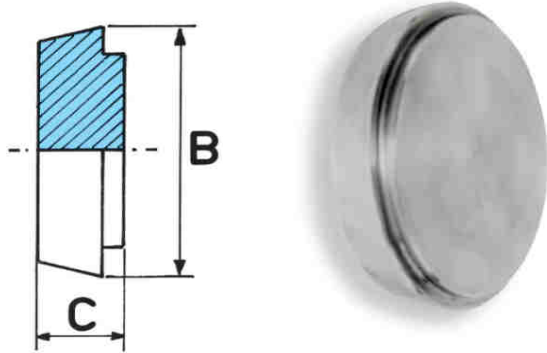

Art. 35

Tappo maschio

Liner blank
Fond d'ecrou
Blindkegel

Art. 36

Tappo maschio con foro filettato gas

Blank liner with BSP female thread
Fond d'ecrou taraudé gaz
Blindkegel mit Innengewinde Gas

DN	10	15	20	25	32	40	50	60	65	80	100	125	150
C	9	9	11	13	13	13	14	15	16	16	20	22	24
B	22	28	36	44	50	56	68	76	86	100	121	150	176
Ø GAS MAX	1/4"	3/8"	1/2"	3/4"	3/4"	1"	1"1/4"	1"1/2"	2"	2"1/2"	3"	4"	4"

Art. 38

Tappo femmina

Male part blank
Obturator fileté
Blindgewindestutzen

Art. 38A

Tappo femmina con foro filettato gas

Blank male with female gas thread
Obturator fileté taraudé gaz
Blindgewindestutzen mit Innengewinde gas

DN	10	15	20	25	32	40	50	60	65	80	100	125	150
A	28x1/8"	34x1/8"	44x1/6"	52x1/6"	58x1/6"	65x1/6"	78x1/6"	85x1/6"	95x1/6"	110x1/4"	130x1/4"	160x1/4"	190x1/4"
D	20	20	24	24	24	24	24	26	26	32	34	40	55
Ø GAS MAX	1/4"	3/8"	1/2"	3/4"	3/4"	1"	1"1/4"	1"1/2"	2"	2"1/2"	3"	4"	4"